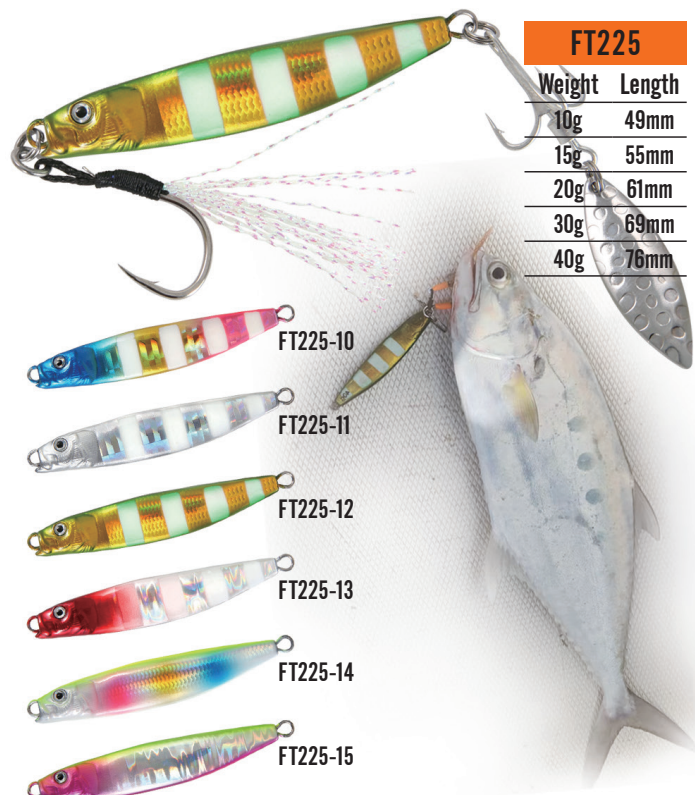

**Rush 1**

**Bell**

FT231	
Weight	Length
15g	48mm
20g	55mm
30g	62mm
40g	68mm

FT230	
Weight	Length
20g	66mm
30g	78mm
40g	86mm
60g	97mm

FT229	
Weight	Length
60g	82mm

FT228	
Weight	Length
20g	52mm
30g	60mm
40g	68mm

**OEM**

FT227	
Weight	Length
20g	96mm
40g	110mm
60g	134mm
80g	147mm

FT226	
Weight	Length
15g	77mm
25g	92mm
30g	97mm
40g	106mm
60g	122mm

**Pick 1**

FT224	
Weight	Length
20g	68mm
30g	78mm
40g	86mm
60g	97mm

Micro JIG TG