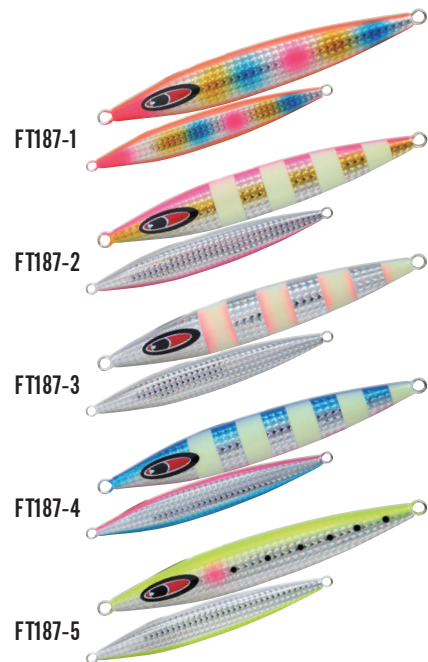

FT191-10

FT191-11

FT191-12

**OEM**

FT190	
Weight	Length
150g	120mm
200g	125mm
250g	130mm
300g	135mm
400g	145mm

FT190-1

FT190-2

FT190-3

FT190-4

FT190-5

FT189	
Weight	Length
160g	150mm
220g	160mm

FT188	
Weight	Length
160g	178mm

OEM

*Swords*

FT187	
Weight	Length
60g	100mm
80g	110mm
100g	120mm
150g	137mm
200g	151mm
250g	163mm

OEM

FT186	
Weight	Length
160g	208mm
180g	216mm
200g	223mm
250g	240mm
300g	254mm

OEM

FT185	
Weight	Length
200g	254mm
250g	272mm
300g	290mm
420g	354mm
480g	372mm

FT184	
Weight	Length
30g	56mm

OEM

**OEM**

*Boromir*