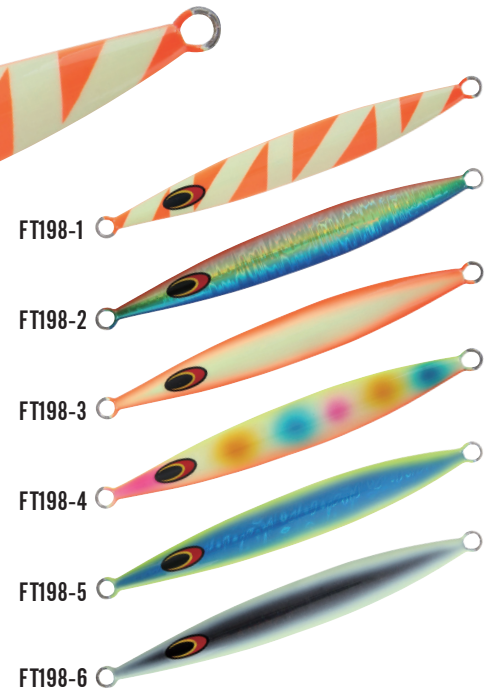

### FT199

Weight	Length
40g	73mm
60g	84mm
80g	93mm
100g	100mm
130g	110mm
150g	114mm
180g	122mm
200g	126mm
220g	130mm
300g	143mm
500g	170mm
750g	194mm
1000g	213mm

**Pioneer**

FT198	
Weight	Length
120g	157mm
160g	169mm
180g	179mm

FT197	
Weight	Length
150g	156mm
180g	185mm
220g	194mm
250g	216mm
300g	247mm

FT196	
Weight	Length
210g	165mm
260g	175mm
320g	185mm

FT195	
Weight	Length
80g	98mm
120g	134mm
150g	145mm
200g	153mm
250g	165mm