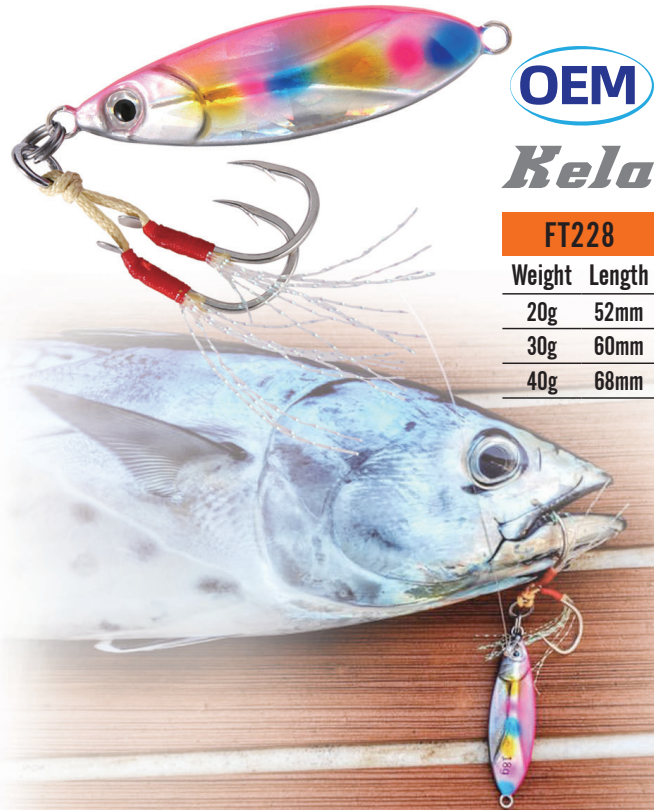

**Rush 1**

**Bell**

FT231	
Weight	Length
15g	48mm
20g	55mm
30g	62mm
40g	68mm

FT230	
Weight	Length
20g	66mm
30g	78mm
40g	86mm
60g	97mm

FT229	
Weight	Length
60g	82mm

FT228	
Weight	Length
20g	52mm
30g	60mm
40g	68mm

**OEM**

FT227	
Weight	Length
20g	96mm
40g	110mm
60g	134mm
80g	147mm

FT226	
Weight	Length
15g	77mm
25g	92mm
30g	97mm
40g	106mm
60g	122mm

**Pick 1**

FT224	
Weight	Length
20g	68mm
30g	78mm
40g	86mm
60g	97mm

Micro JIG TG