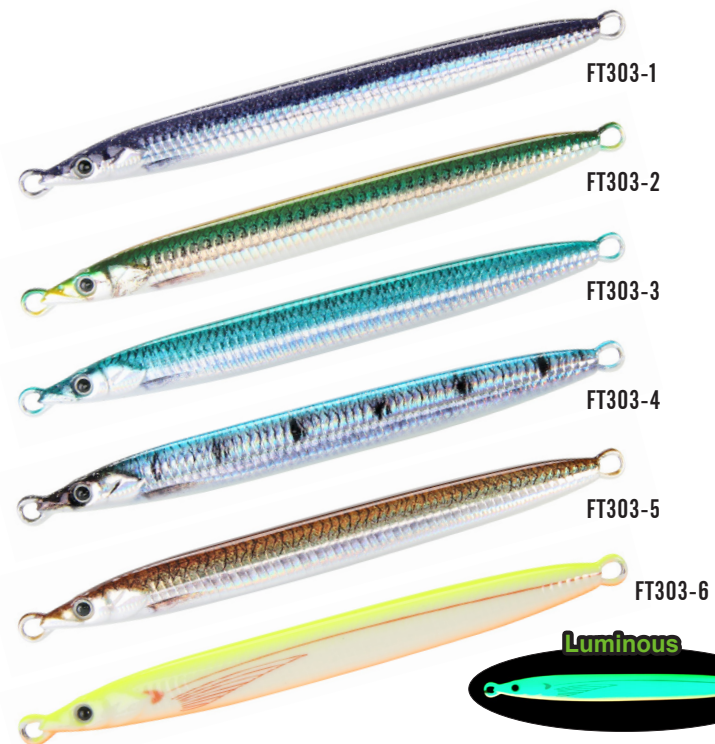

Strike

New!

Pick II

FT303	
Weight	Length
35g	93mm
60g	111mm
90g	127mm
120g	140mm

New!