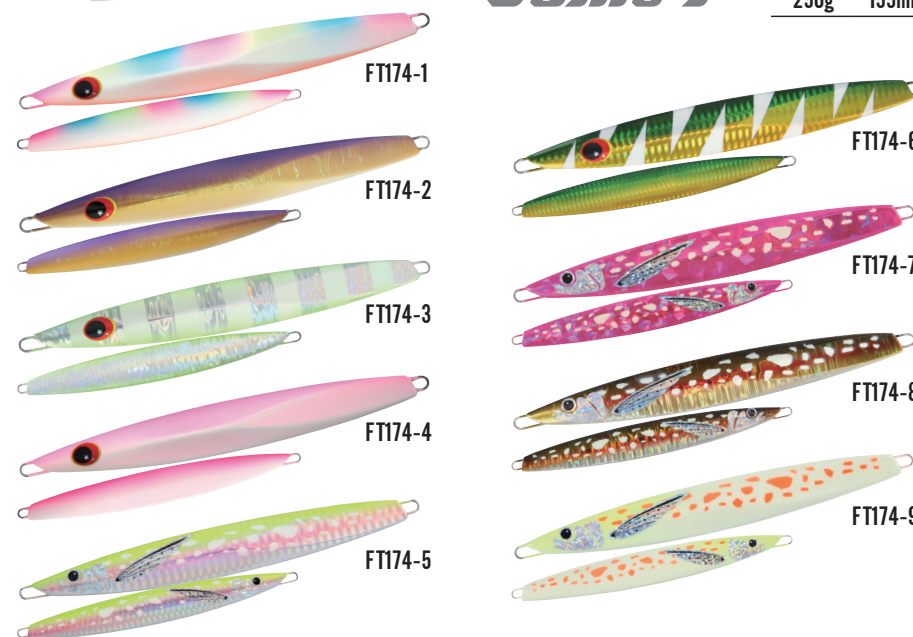

FT173	
Weight	Length
7g	42mm
14g	55mm
21g	68mm

Crazy shrimp

FT172	
Weight	Length
5g	35mm
10g	40mm
15g	50mm
20g	55mm
30g	60mm

FT175	
Weight	Length
3g	33mm
5g	39mm
7g	44mm
10g	49mm
15g	56mm

Mary

FT174	
Weight	Length
150g	145mm
200g	150mm
250g	155mm

Game I