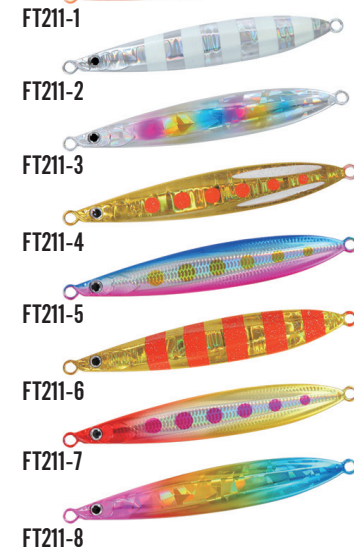

FT214-9

**OEM**

FT214	
Weight	Length
20g	50mm
30g	55mm
40g	62mm
60g	70mm
80g	75mm

 A close-up of a fish's mouth with a lure inside. The lure has a yellow and pink body and a black star on the eye.

**OEM**

FT213	
Weight	Length
20g	56mm
30g	64mm
40g	71mm
60g	81mm
80g	89mm

FT212	
Weight	Length
20g	60mm
30g	70mm
40g	80mm
60g	95mm
80g	102mm

**New!**

**Rush 2**

FT211	
Weight	Length
20g	69mm
30g	79mm
40g	89mm
60g	101mm
80g	109mm

FT210	
Weight	Length
20g	85mm
30g	96mm
40g	105mm
60g	122mm
80g	134mm

**OEM**

**OEM**

*Pencil*

FT209	
Weight	Length
30g	66mm
60g	82mm
80g	100mm

FT208	
Weight	Length
10g	43mm
20g	52mm
30g	62mm
40g	67mm
50g	72mm
60g	78mm