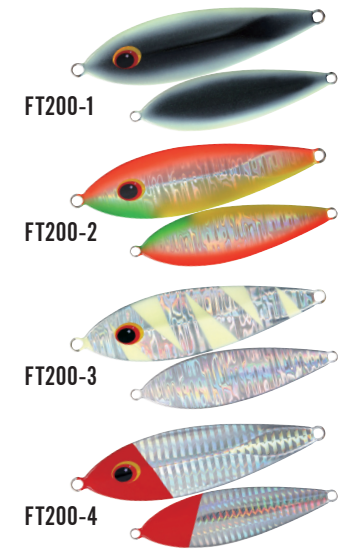

Ghost

FT200

Weight	Length
40g	85mm
60g	87mm
80g	104mm
100g	110mm
120g	117mm
150g	126mm