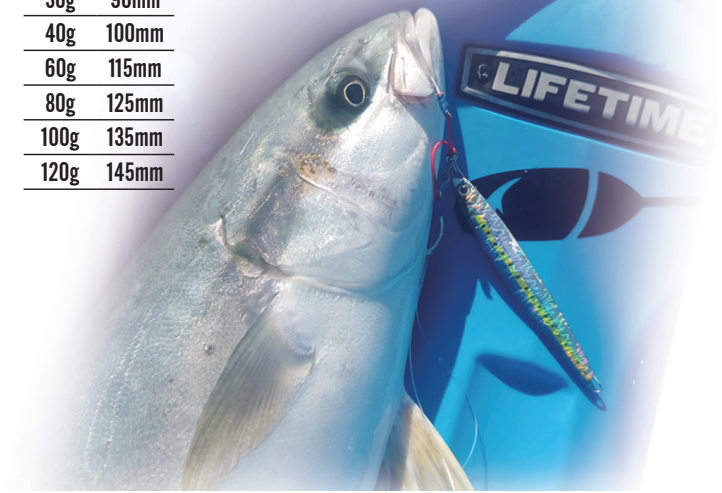

FT245

Weight	Length
30g	90mm
40g	100mm
60g	115mm
80g	125mm
100g	135mm
120g	145mm