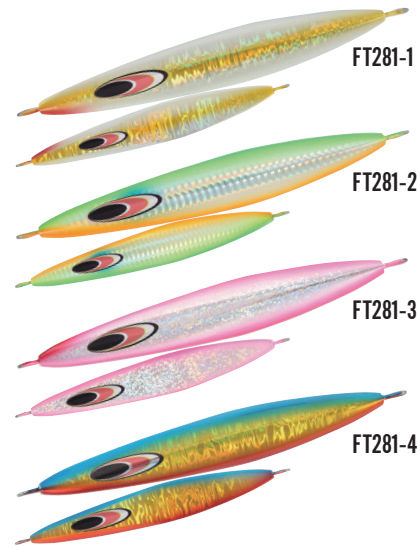

FT284-3

FT284-4

FT284-5

**New! OEM**

**Torpedo II**

FT283	
Weight	Length
100g	120mm
200g	125mm
300g	132mm

FT283-1

FT283-2

FT283-3

FT283-4

FT283-5

FT283-6

FT282	
Weight	Length
120g	132mm
150g	138mm

**New!** OEM

FT282-1  
FT282-2  
FT282-3  
FT282-4  
FT282-5

FT282-6  
FT282-7  
FT282-8  
FT282-9

FT281-1  
FT281-2  
FT281-3  
FT281-4

**Sharp**

FT281	
Weight	Length
120g	120mm
190g	125mm

**New!** OEM

FT281-5

FT280-1  
FT280-2  
FT280-3  
FT280-4

**New!** OEM

FT280	
Weight	Length
160g	130mm
200g	135mm